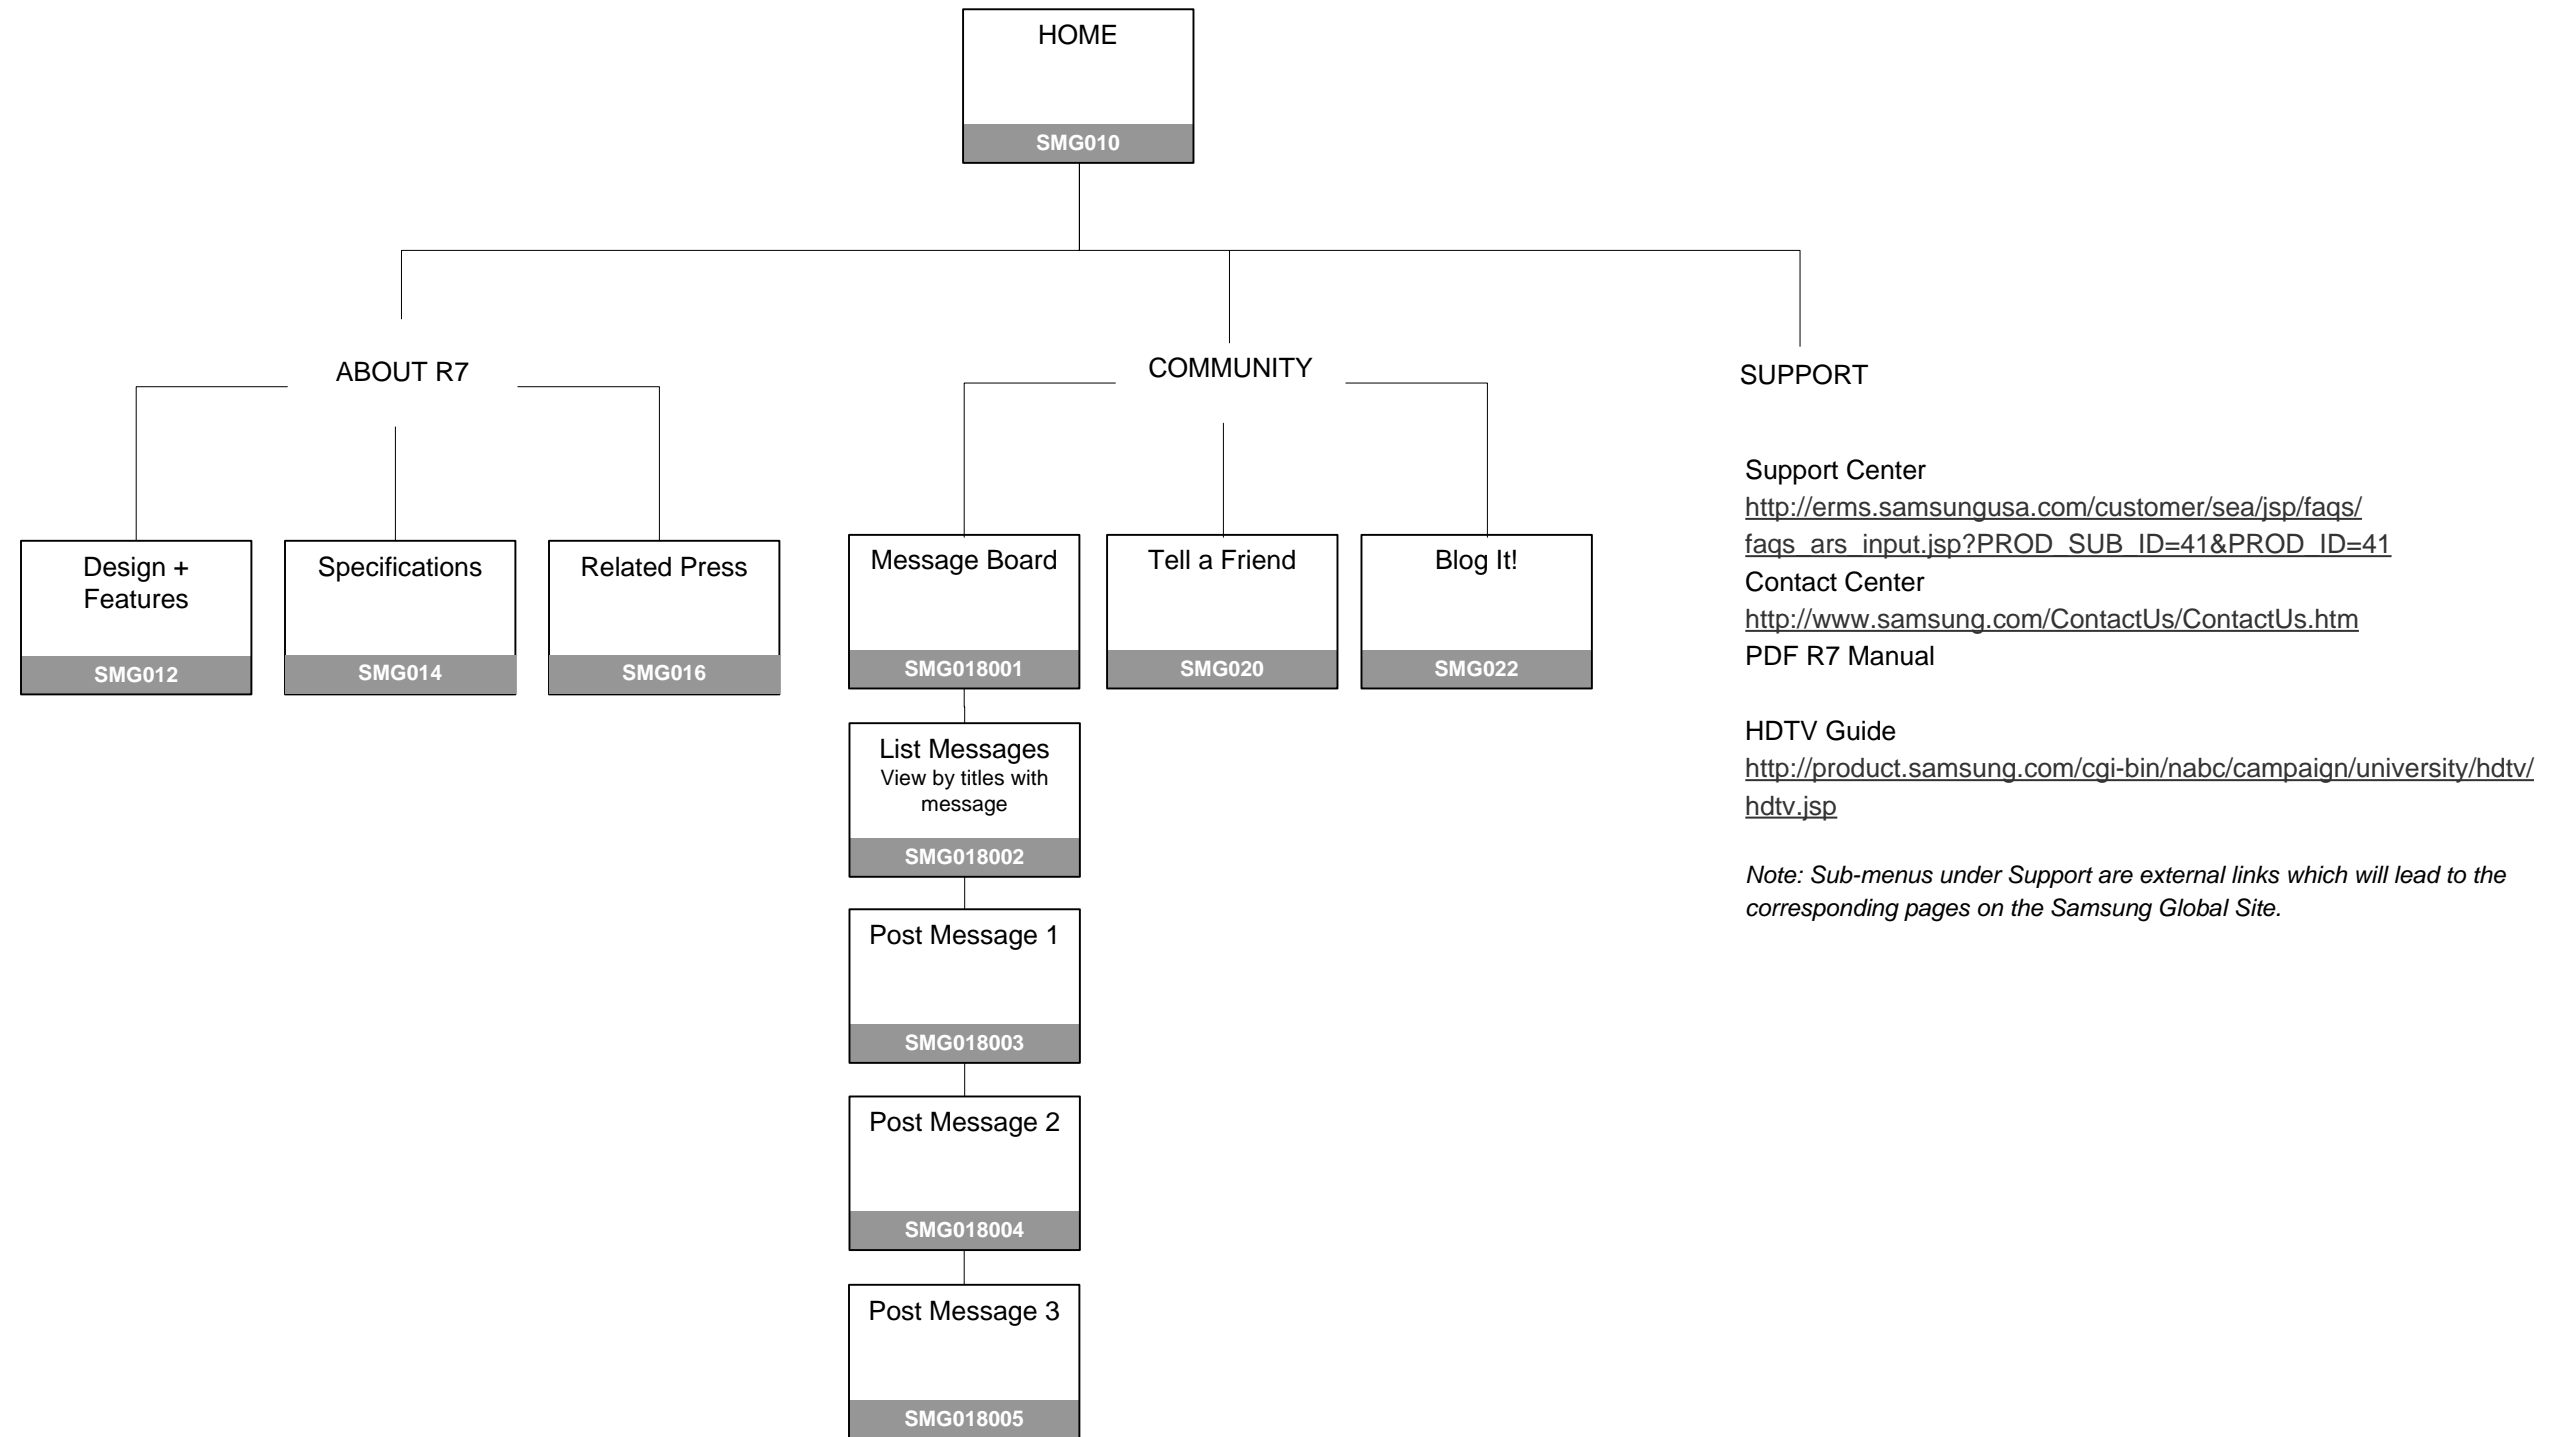

An allocation of page real estate to illustrate priority and placement.

Intent of copy - indicative of the eventual design. This includes titles, labels, links, prompts, and instructions.

Schematic that identifies key page areas (zones).

Sample Wireframe

Sample Comp

SITE MAP

WIREFRAME: HOME (SMG-010)

PAGE NOTE

While the primary space displays dynamic content with appealing flash animation, the main navigation persists on all screen to provide the users a clear information structure.