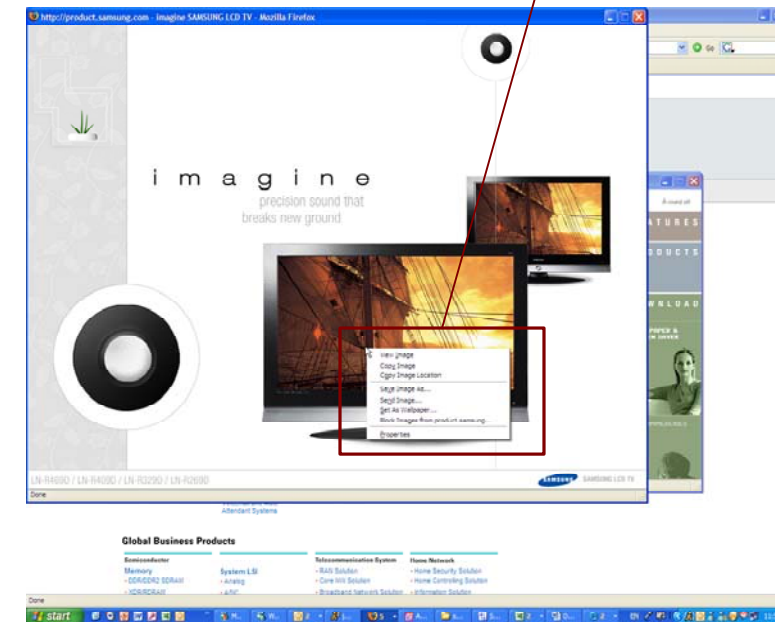

When the users click on the text box for 'To:' section, the instruction copy will be displayed right below the text box.

Note: As the users click one of the image collections on the screen, it will spawn the pop-up which shows the selected image and the description about R7. Users can right-click to save the image to their desktop and can upload the saved file to their blogs later on.