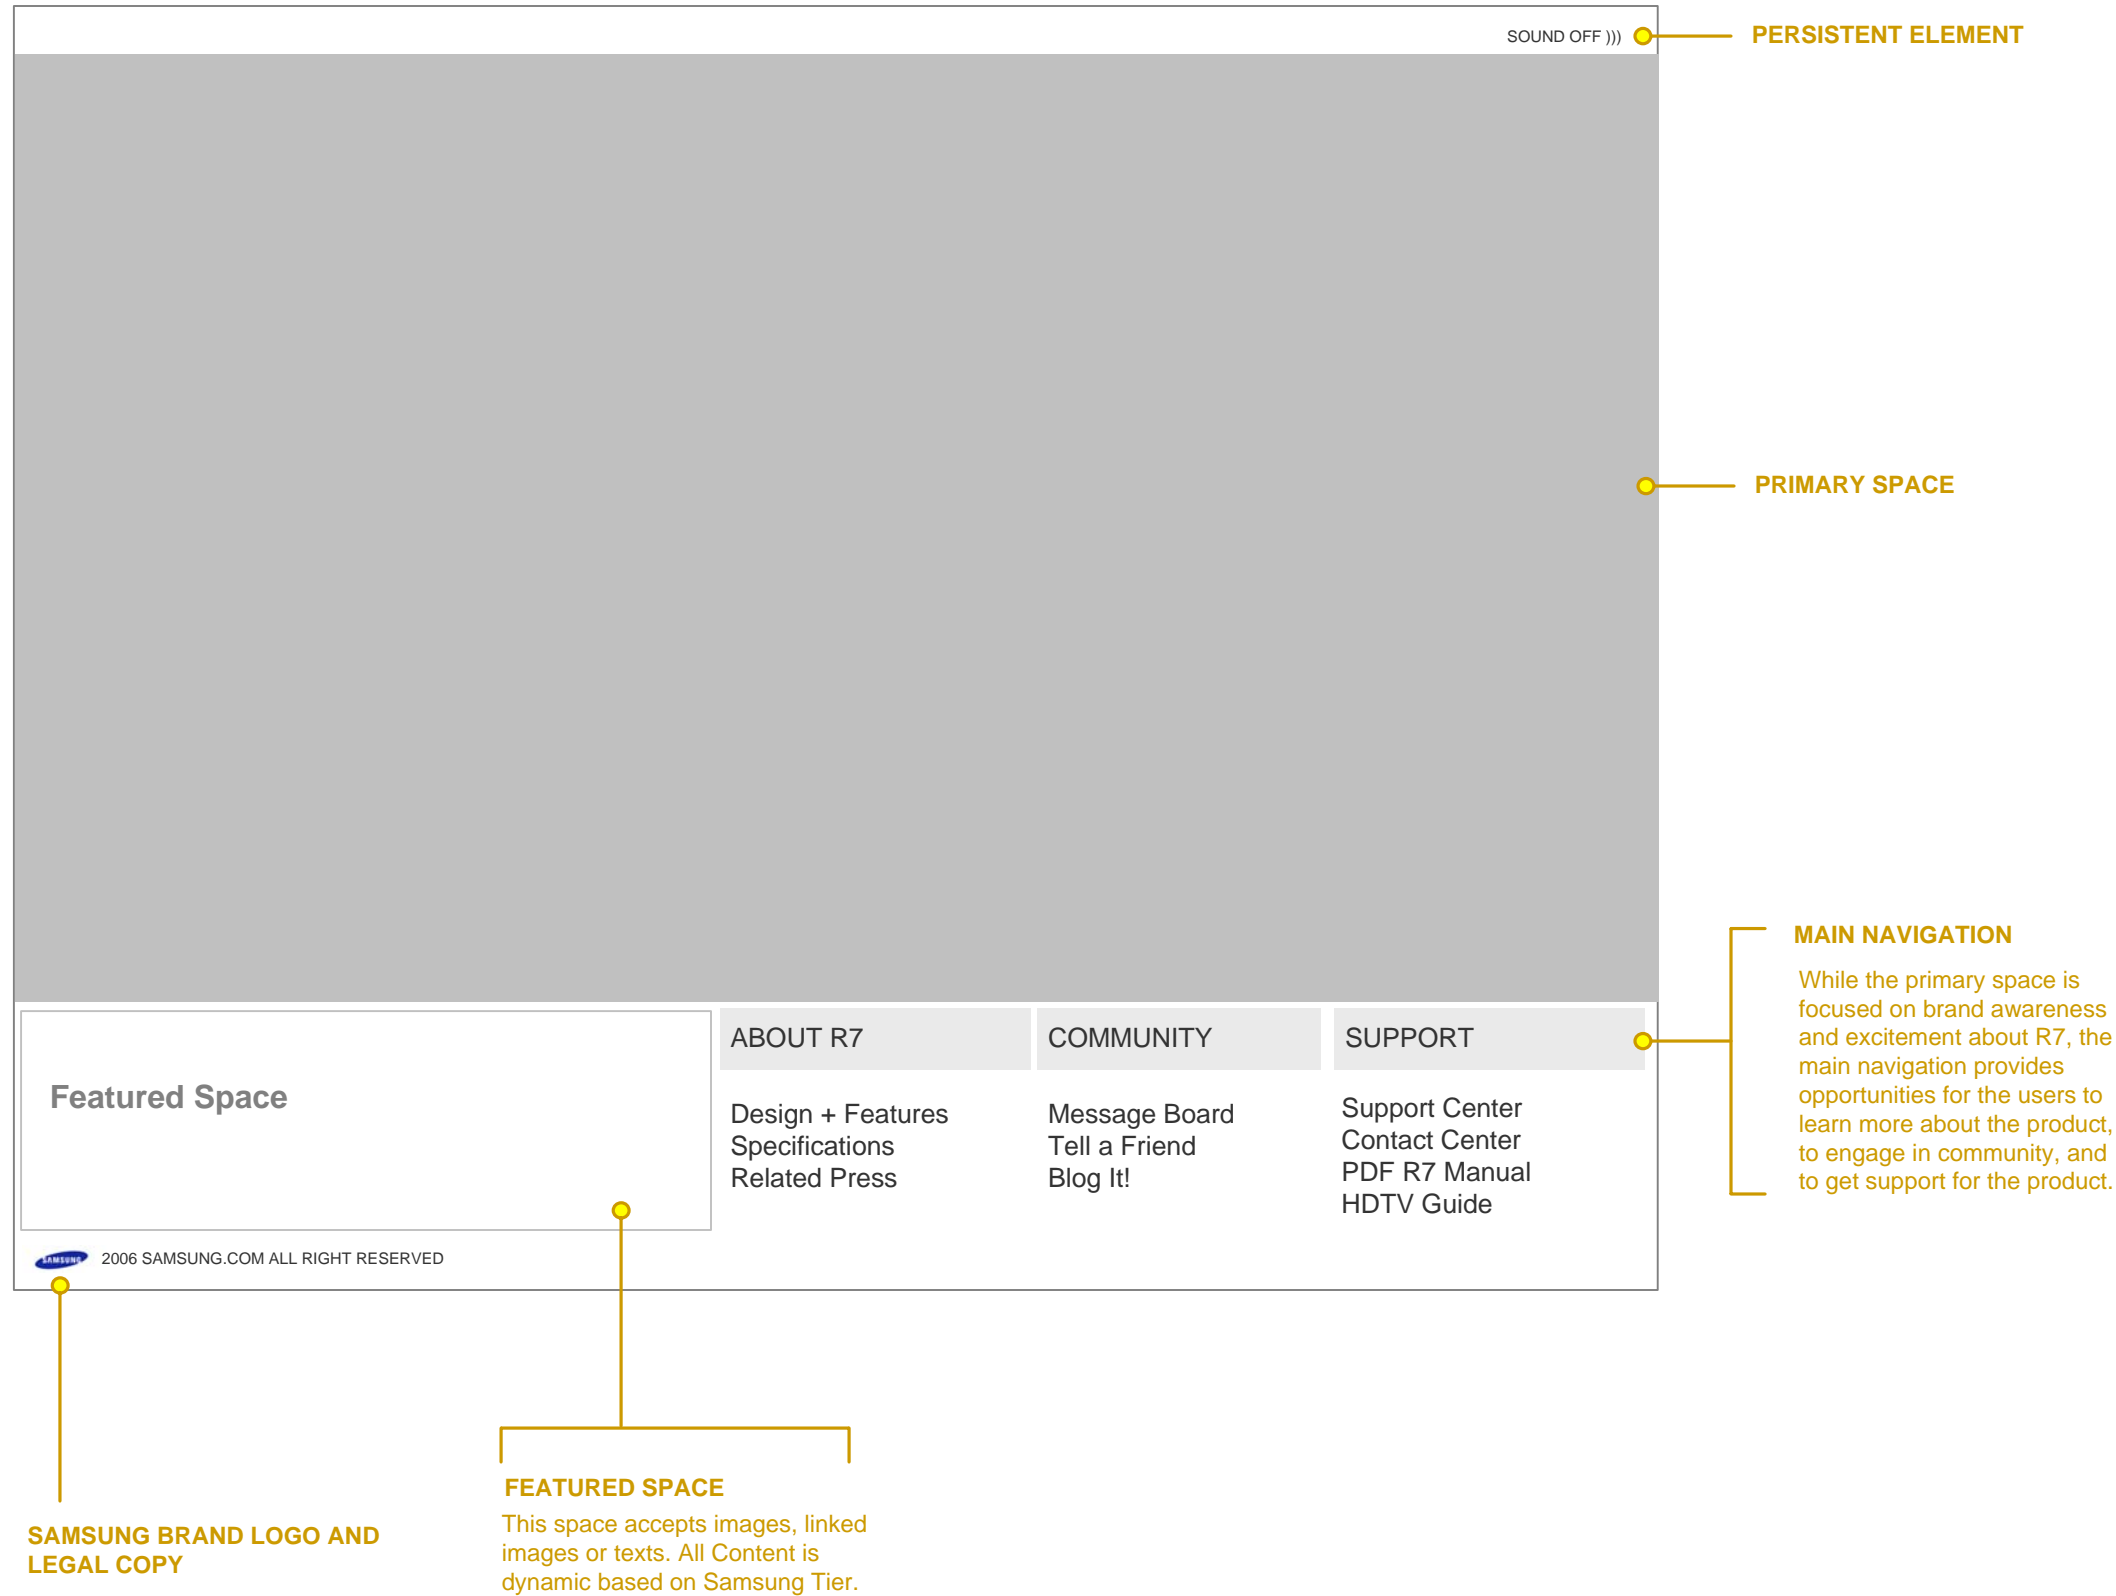

Sample Wireframe

Sample Comp

SITE MAP

WIREFRAME: HOME (SMG-010)

PAGE NOTE

While the primary space displays dynamic content with appealing flash animation, the main navigation persists on all screen to provide the users a clear information structure.